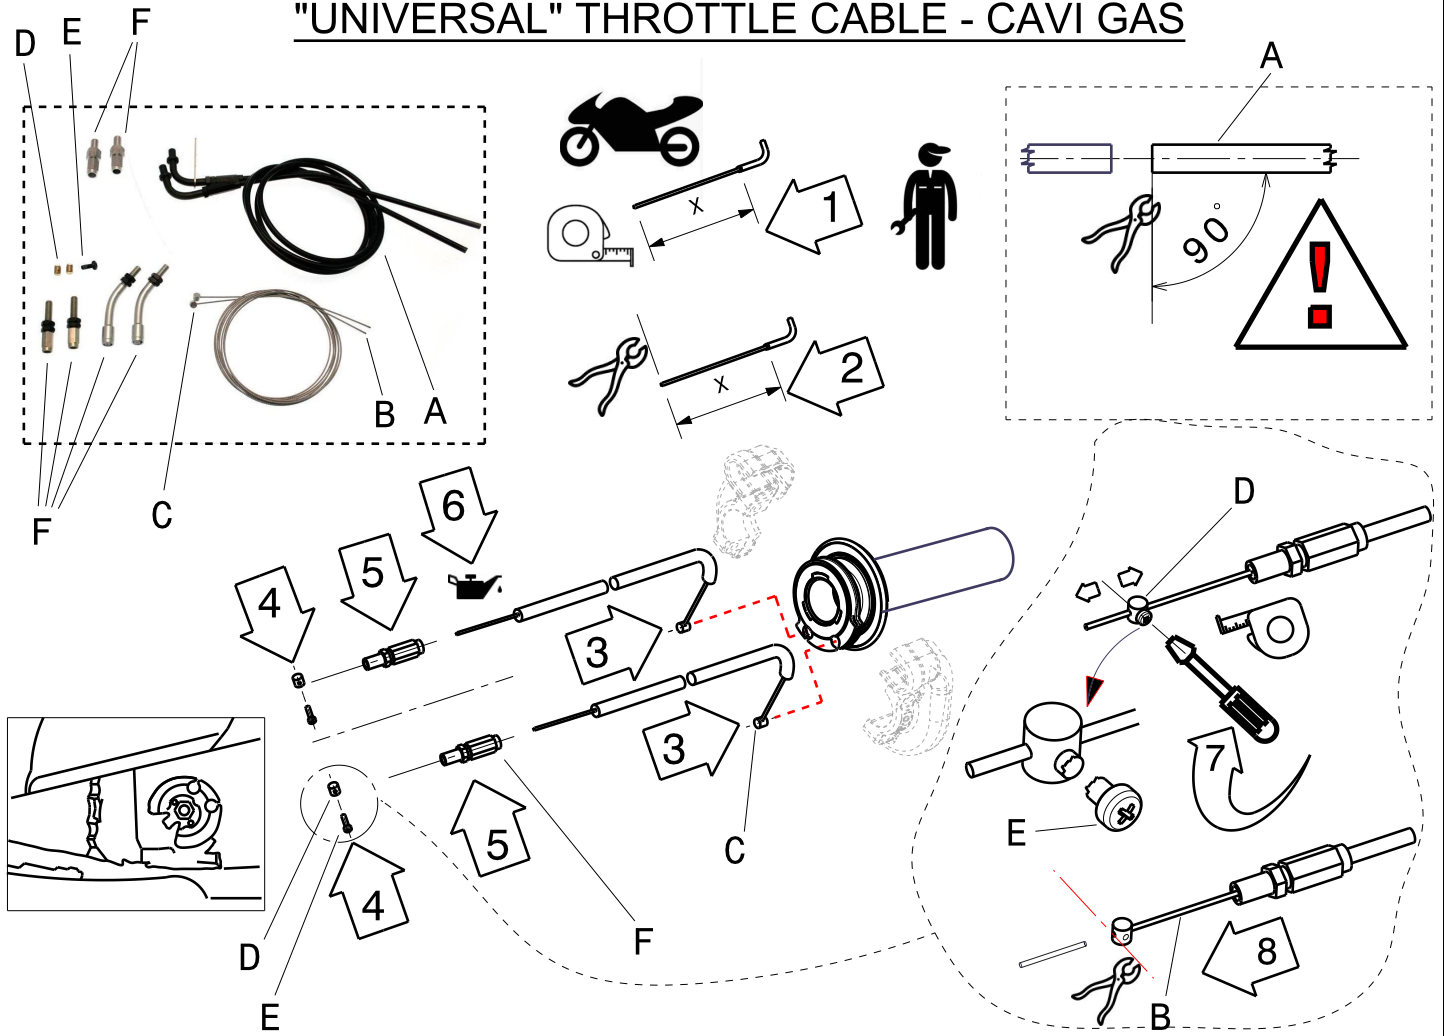

# "UNIVERSAL" THROTTLE CABLE - CAVI GAS

# PLUG&PLAY

Torque max 4 Nm